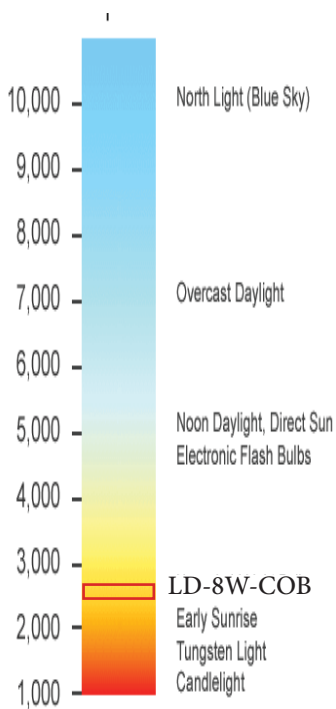

Lysfarge

Lysfordeling