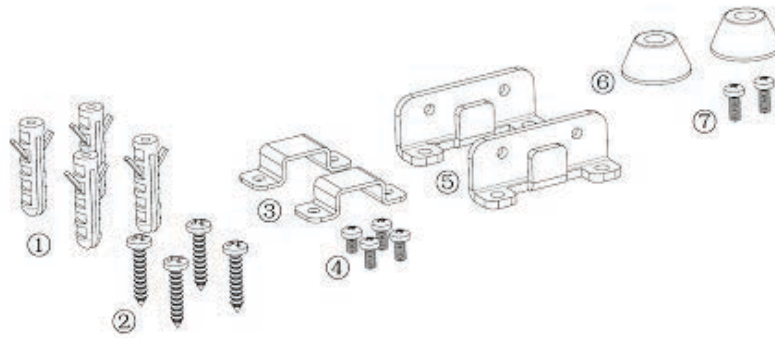

Veggmontering. Tilbehør for LP-N-6060 LED panel.
Varnavn: LP-N-Veggmont.

1. Accessories :

① Five-striped blue-tailed skink ② SP3*30 Phillips head self-tapping screws

③ Wall bracket ④ M3*6 Phillips head screws ⑤ L-type bracket

⑥ Silicone mat ⑦ M3*8 Phillips head screws