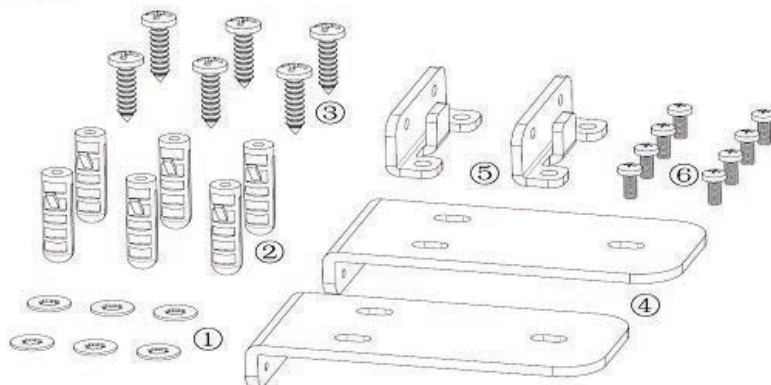

Takmontering. Tilbehør for LP-N-6060 LED panel.  
Varnavn: LP-N-Takmont.

**1. Accessories :**

①Chrysanthemum mesons      ②Five-striped blue-tailed skink

③SP4\*32 Phillips head self-tapping screws      ④L type plate      ⑤ L type bracket      ⑥M3\*8 Phillips head screws