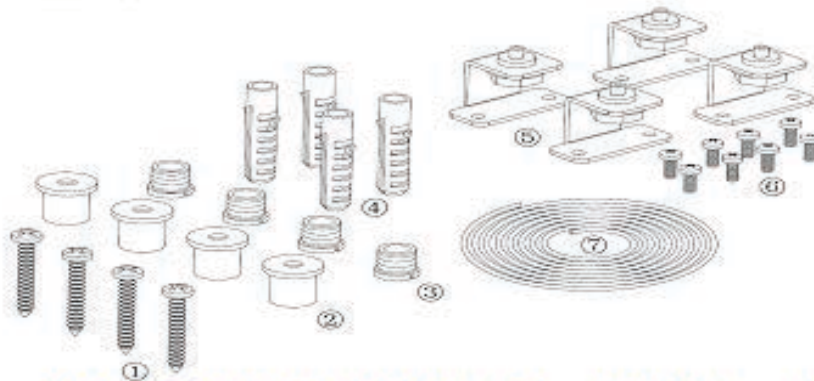

Nedhengt Tilbehør for LP-N-6060 LED panel.  
Varnavn: LP-N-Nedhengt

**1. Accessories:**

- ① SP4\*32 Phillips head self-tapping screws    ② Holder-1    ③ Holder-2  
④ Five-striped blue-tailed skin    ⑤ Suspended components-U type bracket  
⑥ M3\*6 Phillips head    ⑦ Wire