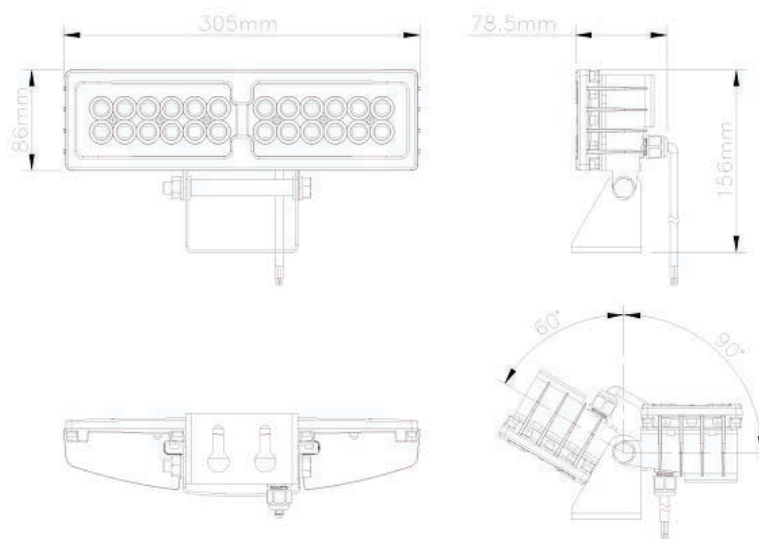

Produkt: LFS30W
 Elnummer: 3238550
 GTIN: 7071066000177
 Pakningant: 1 stk

Dimmensjoner

Lysfordeling

Optics	Light Distribution	
145°x73°		Symmetric Wide Flood 145°x73°
140°x68°		Asymmetric Wide Flood 140°x68°
135°x83°		Asymmetric Wide Flood 135°x83°
120°		Symmetric Wide Flood 120°